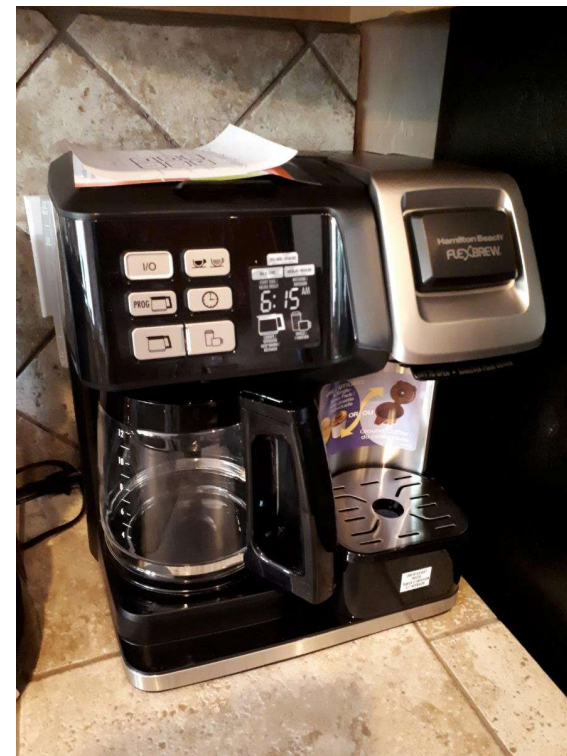

GARAGE ITEMS

2 white resin shelving units $25 per	excellent condition. Approx 72x36.	excellent condition	$	50
white golf locker closet	excellent condition, approx 72x48		$	80
RIGID shop vac/blower (orange, large) - with attachments	almost brand new		$	50
Hand held vac/blower	almost brand new		$	30
Beach Cruiser Bike - Huffy Panama Jack Special Edition			$	150
Beach Cruiser Bike - Schwinn, 7 speed			$	150
Column Wall Bike Mount			$	50
			$	560