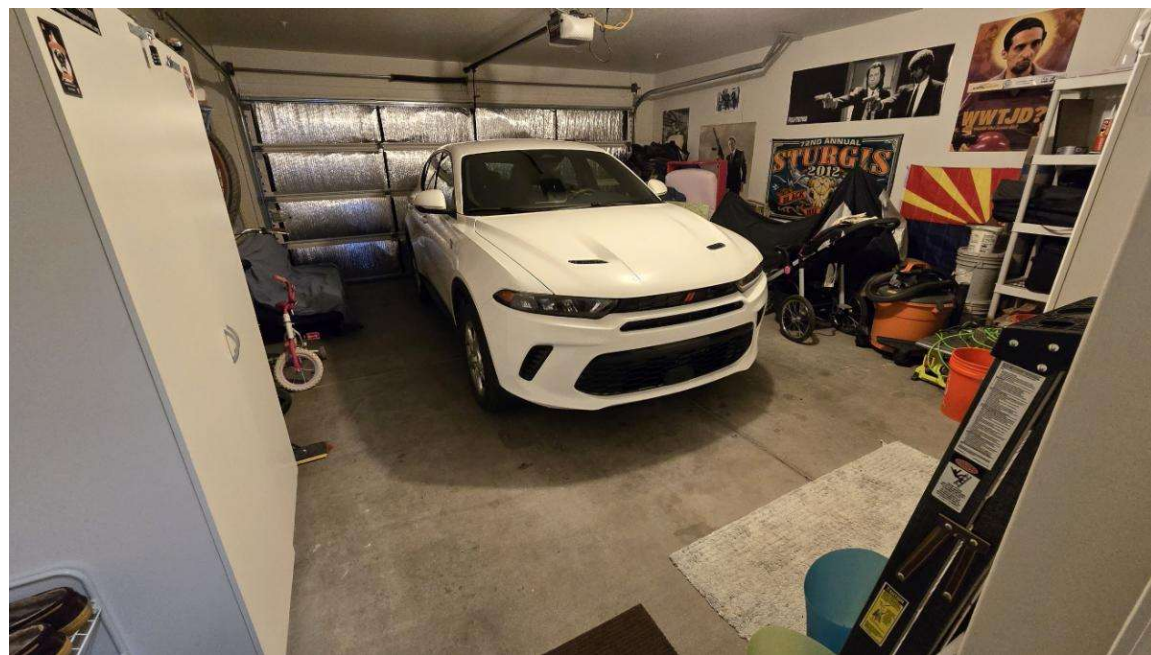

Large metal front door area mirror

\$ 80

Side book case shelf at the door

approx 36 wide and 36 high

\$ 25

\$ **745**

KITCHEN/DINING

Dining table with 6 chairs and leaf addition
 3 bar chairs at breakfast counter sell as set
 wine rack with space for hanging glasses, and wood drwer
 Combination Hamilton Beach 10 cup / pod coffee maker
 Microwave

GARAGE ITEMS

2 white resin shelving units \$25 per	excellent condition. Approx 72x36.	excellent condition	\$	50
white golf locker closet	excellent condition, approx 72x48		\$	80
RIGID shop vac/blower (orange, large) - with attachments	almost brand new		\$	50
Hand held vac/blower	almost brand new		\$	30
Beach Cruiser Bike - Huffy Panama Jack Special Edition			\$	150
Beach Cruiser Bike - Schwinn, 7 speed			\$	150
Column Wall Bike Mount			\$	50
			\$	560