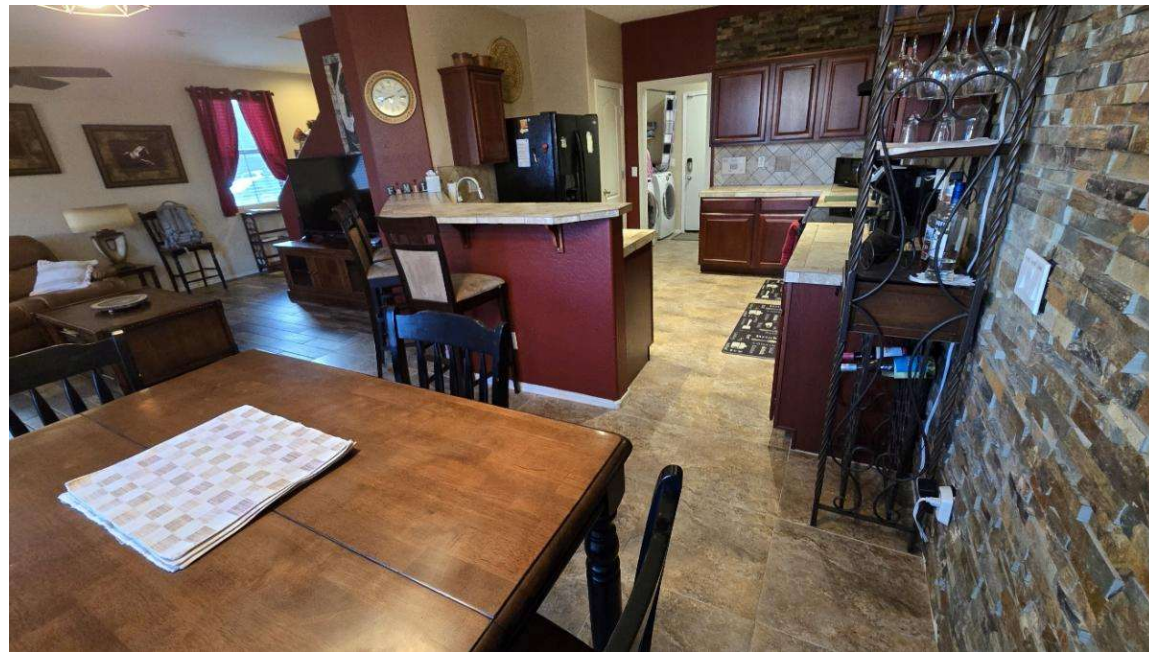

GARAGE ITEMS

2 white resin shelving units $25 per	excellent condition. Approx 72x36.	excellent condition	$	50
white golf locker closet	excellent condition, approx 72x48		$	80
RIGID shop vac/blower (orange, large) - with attachments	almost brand new		$	50
Hand held vac/blower	almost brand new		$	30
Beach Cruiser Bike - Huffy Panama Jack Special Edition			$	150
Beach Cruiser Bike - Schwinn, 7 speed			$	150
Column Wall Bike Mount			$	50
			$	560