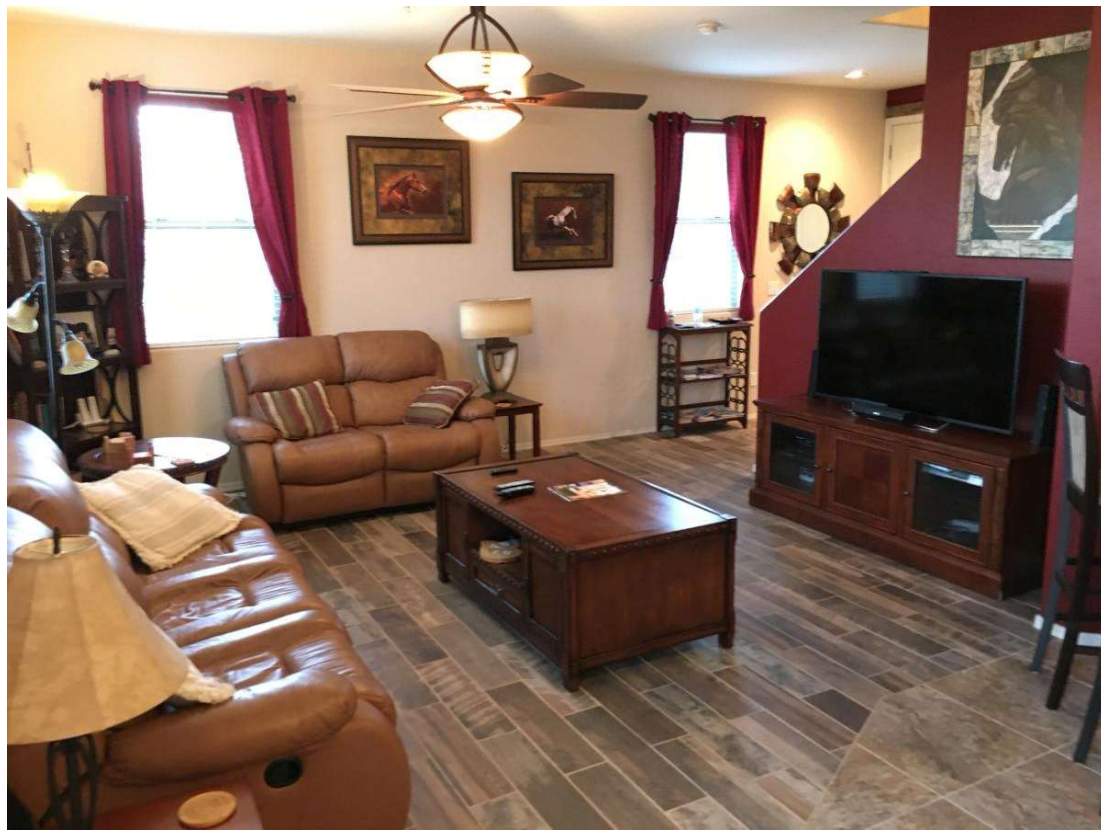

Large metal front door area mirror

\$ 80

Side book case shelf at the door

approx 36 wide and 36 high

\$ 25

\$ **745**

KITCHEN/DINING

Dining table with 6 chairs and leaf addition
 3 bar chairs at breakfast counter sell as set
 wine rack with space for hanging glasses, and wood drwer
 Combination Hamilton Beach 10 cup / pod coffee maker
 Microwave