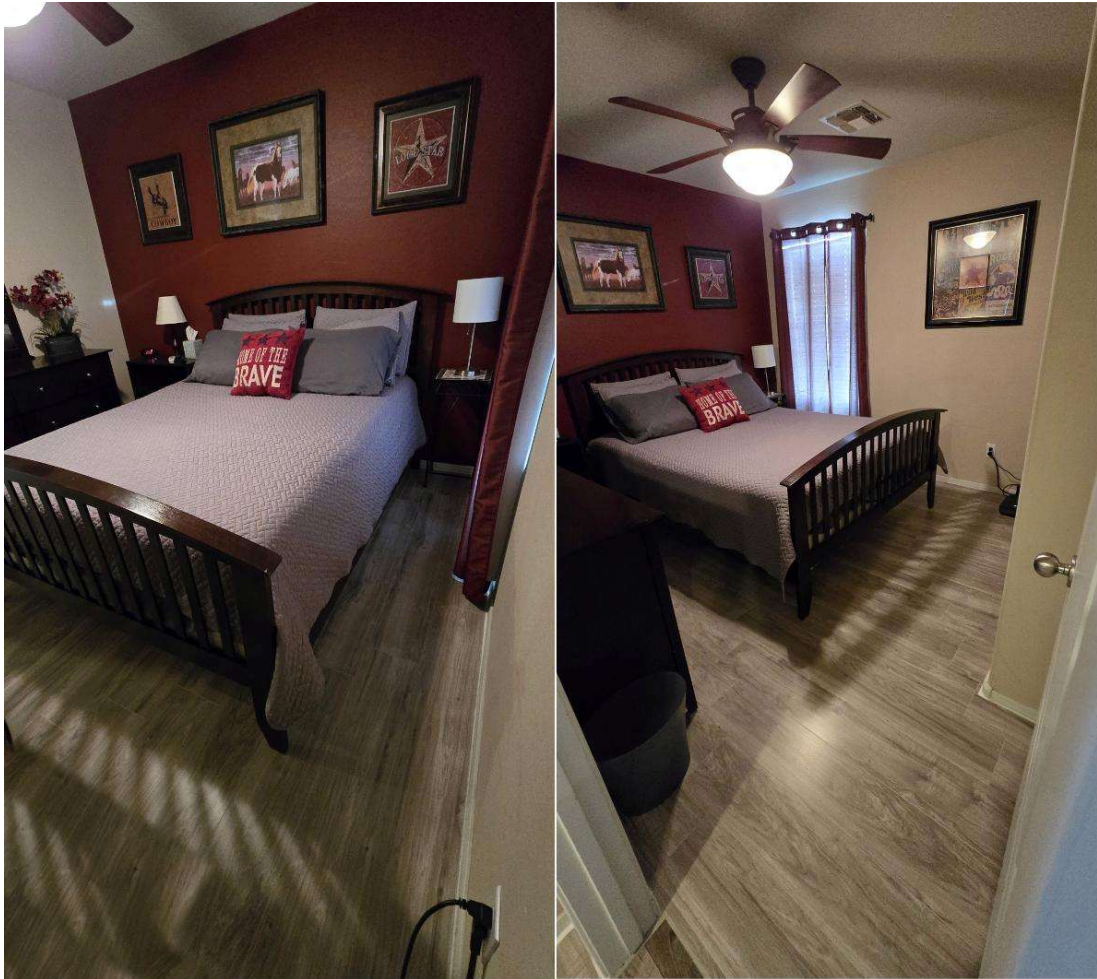

ROOM and ITEMS	DESCRIPTION	PRICE
Queen Bedroom Set - TEAL FIRST BEDROOM		
Mattress Set (Mid Range, paid \$400)	Clean, always with protective cover	\$ 40
Headboard, bed base, night stand, stand up dresser	Padded Headboard, black wood	\$ 150
White matching bookcase shelf unit	Ikea half shelf approx 36x24 inches	\$ 10
Teal curtains		\$ 10
		\$ 210

Queen Bedroom Set - RED SECOND BEDROOM		
Mattress Set Mid Range, paid \$400)	Clean, always with protective cover	\$ 40
Headboard, Footboard, bed base, night stand, double dresser, mirror	Slatted Head & Foot, reddish/brown wood. Some wear	\$ 250
Brown matching bookcase shelf unit	Ikea half shelf approx 36x24 inches	\$ 10
Red pillows - various - qty 2 @ \$10 per		\$ 20
Red Curtains		\$ 10

Queen Bedroom Set - MASTER BEDROOM

Mattress Set (Name Brand, paid \$1000)	Clean, always with protective cover	\$	200
Headboard, Footboard, bed base, 2 night stands, double dresser, (possible mirror)	Padded Headboard, black wood, very nice like new	\$	400
Black matching bookcase shelf unit	Matching Black wood shelf approx 36x36	\$	40
2 sets of teal curtains		\$	20
Ikea computer desk and chair		\$	50
Teal throw pillows x 3 @ \$10per		\$	30
Teal 8x6 area rug		\$	40
		\$	780