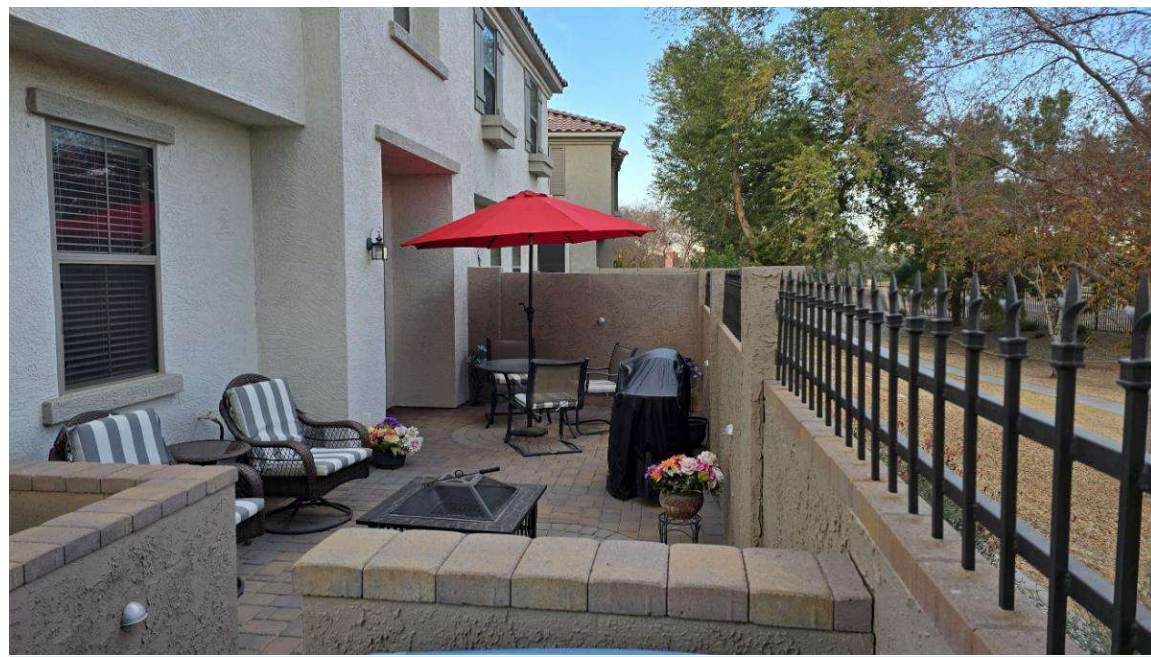

BACKYARD

Barbeque with cover and tank	excellent condition	\$	100
Patio table, 3 chairs, 3 seat cushions and umbrella		\$	75
2 wicker chairs, 2 sets of cushions and coffee table	excellent condition	\$	200
Various artificial trees, flowers, pots and stands		\$	50
wood fireplace with cover		\$	50
		\$	475