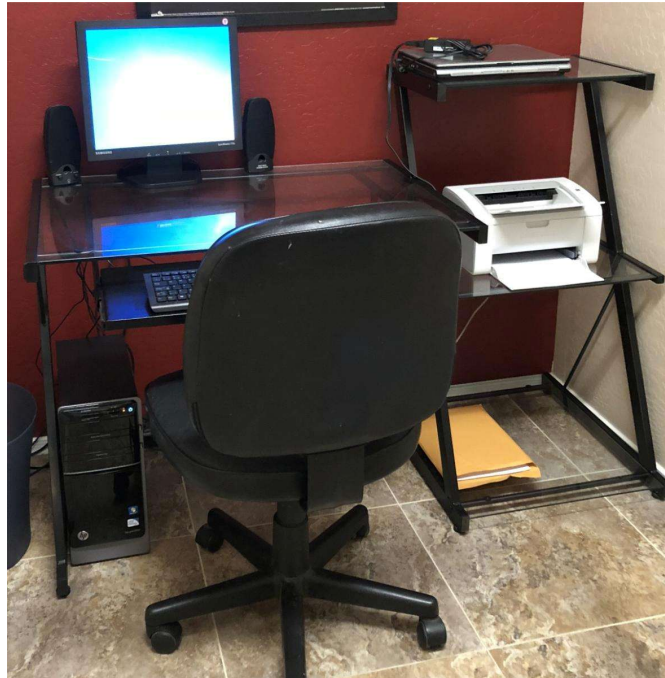

Queen Bedroom Set - MASTER BEDROOM

Mattress Set (Name Brand, paid \$1000)	Clean, always with protective cover	\$	200
Headboard, Footboard, bed base, 2 night stands, double dresser, (possible mirror)	Padded Headboard, black wood, very nice like new	\$	400
Black matching bookcase shelf unit	Matching Black wood shelf approx 36x36	\$	40
2 sets of teal curtains		\$	20
Ikea computer desk and chair		\$	50
Teal throw pillows x 3 @ \$10per		\$	30
Teal 8x6 area rug		\$	40
		\$	780

VARIOUS ELECTRONICS, COMPUTER AND SURROUND SOUND

60 inch LG Smart Flat Screen TV (from living room) and remote	Excellent condition	\$	200
42 inch Dynex Flat Screen TV (Master Bedroom) and remote	Older, excellent condition. Not Smart	\$	50
32 inch RCA Flat Screen Smart TV (Red Bedroom) and remote	Excellent Condition	\$	40
32 inch Viewsonic Flat Screen TV (Teal Bedroom) and remote	Excellent Condition	\$	30
Samsung C410 Color Laser Printer	Excellent condition, lightly used	\$	40
HP Personal Monochrome laser Printer	Excellent condition, used very little	\$	30
Dell Personal computer with Samsung flat screen, speakers, keyboard and mouse	Works very well, older	\$	40
Computer desk and leather chair	glass top	\$	70
Samsung Surround Sound DVD Player System with 5 speakers (living room)	Wireless rear speakers, Bluetooth	\$	100

Pioneer Surround Sound DVD player System with 5 speakers (master bedroom)

Wireless rear speakers, ipod connect

\$ 50

\$ **650**

LIVING ROOM ITEMS

Brown leather reclining couch and loveseat set

nice looking set. Manual recline

\$ 250

two smaller end tables

excellent condition

\$ 20

round end table

excellent condition

\$ 40

Large center piece coffee table with drawers